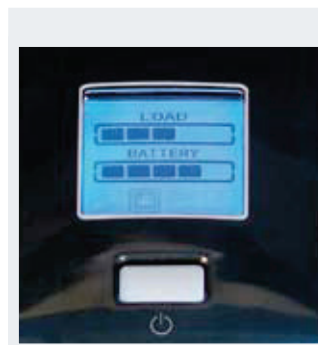

- Front panel LCD display (**Plus** version only) providing status, load and battery information and LEDs (standard version).
- Silent running: **iDialog** can be used to protect other sensitive electronic devices including Home Cinemas, CD Writers, DVD players, Satellite and Digital Terrestrial receivers.